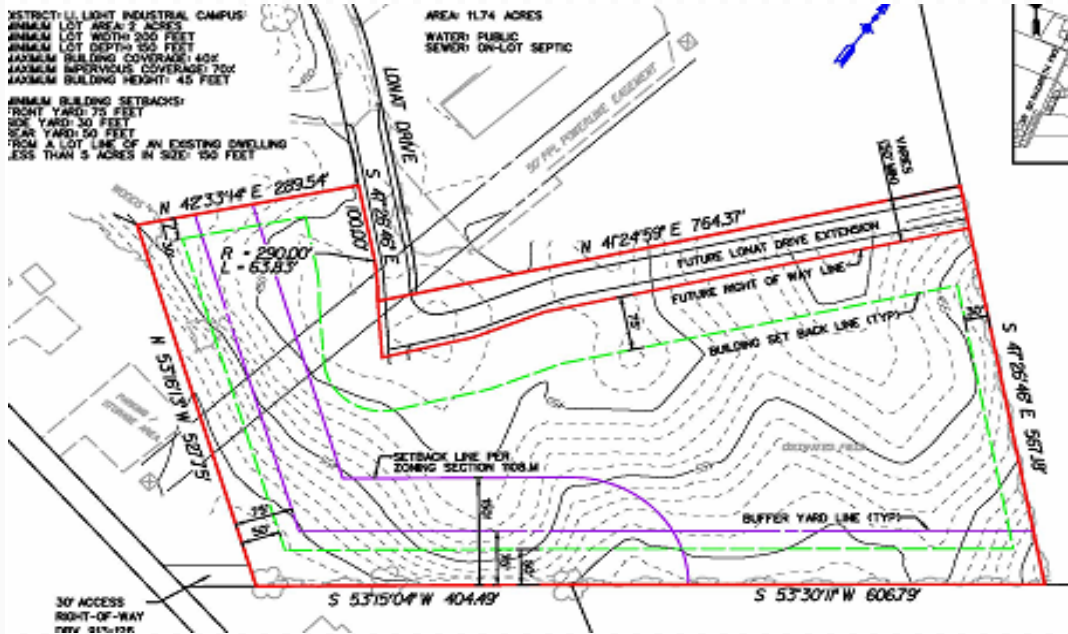

**4243 LONAT DRIVE
LOWER NAZARETH TOWNSHIP
NAZARETH, NORTHAMPTON COUNTY, PA**

LOT SIZE: 12 acres M/L

UTILITIES: Water: Public
Electric: PPL

ZONING: Light Industrial

TOPOGRAPHY: Level

LOCATION: Just off Route 191 at the end of the cul-de-sac of Lonat Drive, within 3 miles of Route 22/Route 191 Exit. . Neighboring businesses include: Watkins Trucking and Silfies Transport Company.